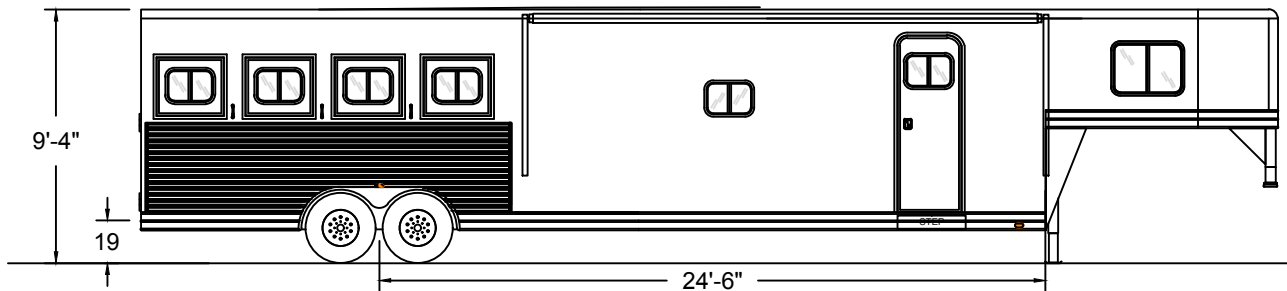

**C8415SRB 9FT SLIDE
CHARGER
4 HORSE**

PROPRIETARY AND CONFIDENTIAL
THE INFORMATION CONTAINED IN THIS DRAWING IS THE SOLE PROPERTY OF LAKOTA. ANY REPRODUCTION IN PART OR IN WHOLE WITHOUT THE WRITTEN PERMISSION OF LAKOTA IS STRICTLY PROHIBITED.

| | | | | |
|--|--|-----------------------|-------------------|----------------------|
| MODEL: C8415 RISER SOFA CHARGER | | DATE: 11.11.16 | 2017 MODEL | REV: * |
| DRAWN BY: BB | | | | |
| SCALE: N.T.S. | | | | SHEET: 1 OF 1 |